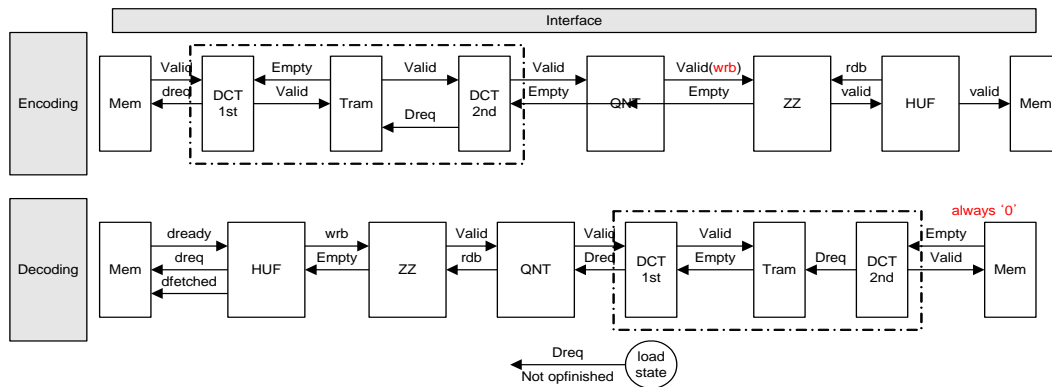

# JPEG CODEC

JPEG CODEC Intellectual Property (IP).

## Description

JPEG CODEC is fully hard-wired real-time. Compatible with baseline JPEG ITU-T T.81 | ISO/IEC 10918-1. Up to SXGA, an image which has size of multiple of 16 horizontally and multiple of 8 vertically, can be encoded to 4:2:2 format.

Decoding support is 4:4:4, 4:2:2, 4:1:1 and 4:2:0 format. The user-defined Huffman/ Quantize table support.

<b>Application area</b>	: Wide range of video/image applications
<b>Available documents</b>	: Data Book
<b>Design file formats</b>	: EDIF File Format , VHDL/Verilog Code
<b>Verification</b>	: Verilog Testbench
<b>Simulation tool used</b>	: Model Technology ModelSim™ 6.4